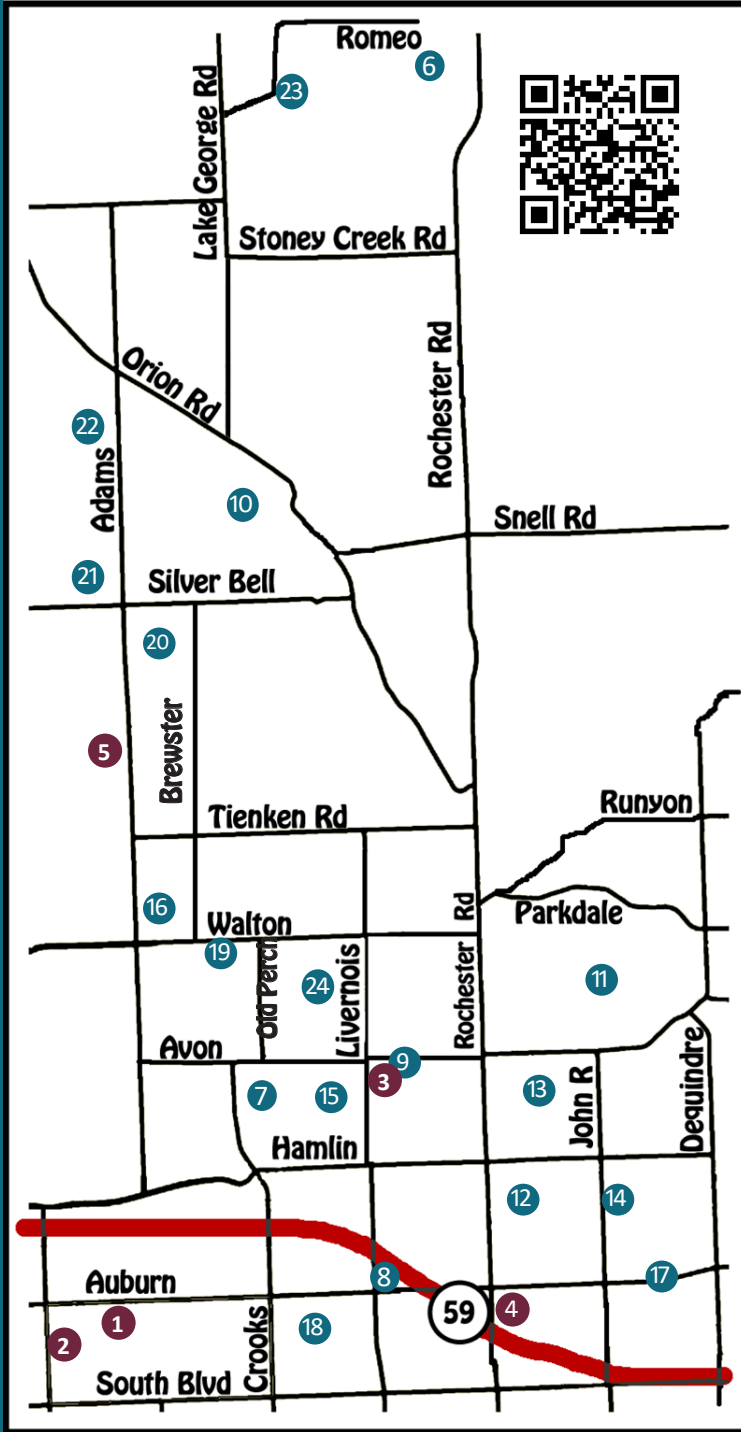

BOOKS ON BOARD

Winter 2023 Bookmobile Schedule

● Bookmobile Service ● Internal Lobby Service

Monday

- 1 Pomeroy Living
- 2 American House Village
- 3 Bellbrook/THSC
- 4 All Seasons of Rochester Hills
- 5 Blossom Ridge
- 6 S&M Market

Tuesday

- 7 Streamwood Estates Condos
- 8 Pine Ridge Apartments
- 9 Northridge Apartments
- 10 Paint Creek Cider Mill
- 11 Rochester Estates
- 12 Hampton Community Center

Wednesday

- 13 Schultz Campus
- 14 St. Mary of the Hills Catholic Church
- 15 City of Rochester Hills
- 16 Whole Foods

Thursday

- 17 Reuther Middle School
- 18 Avondale Meadows Upper Elementary School
- 19 West Middle School
- 20 Brewster Elementary School

Saturday

- 21 Country Creek Commons - Kroger
- 22 Delta Kelly Elementary
- 23 Woodland Estates
- 24 Timberlea Apartments

See reverse for schedule & location details

Outreach & Bookmobile Services | 248-650-7150 | rhpl.org

500 Olde Town Road, Rochester, MI 48307