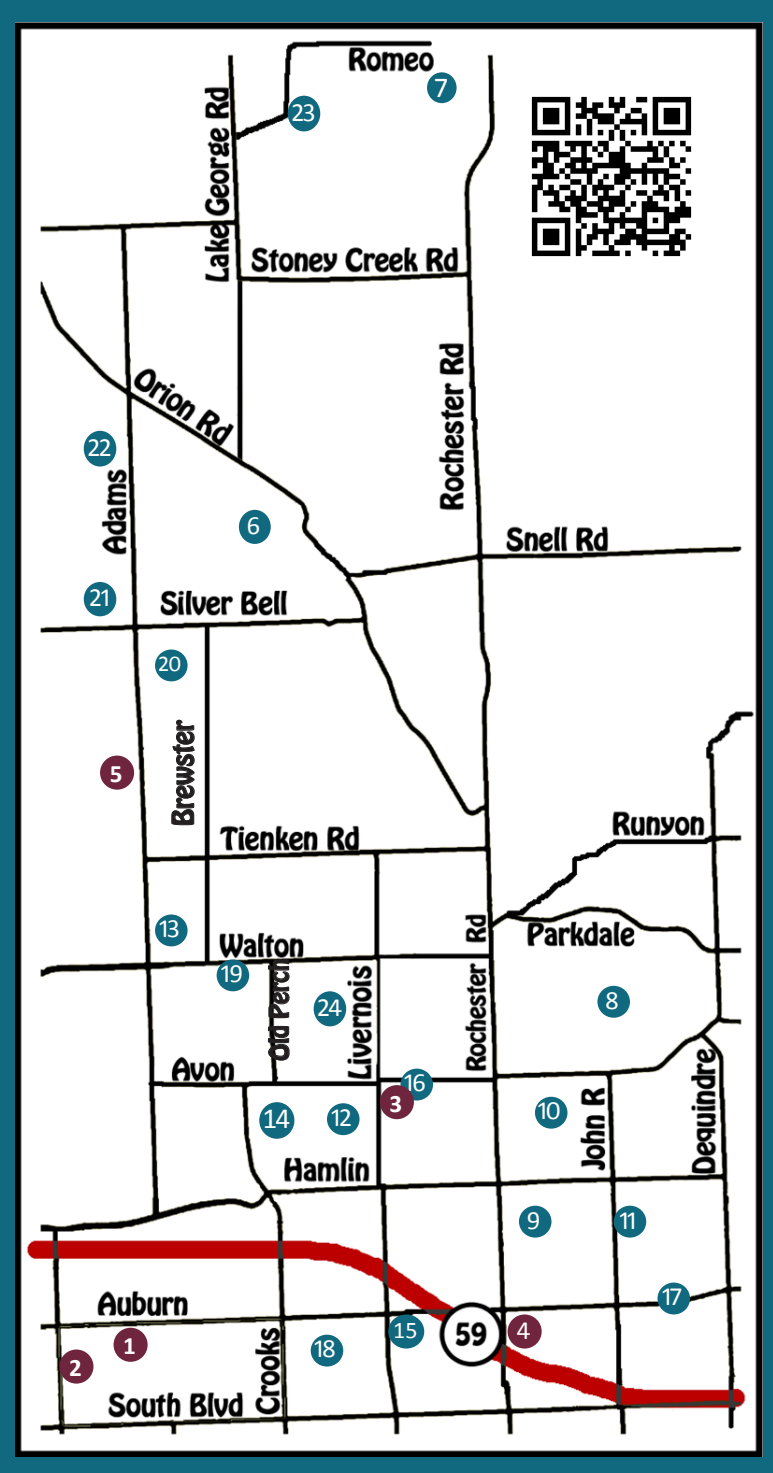

### Wednesday

- 10 Schultz Campus
- 11 St. Mary of the Hills Catholic Church
- 12 City of Rochester Hills
- 13 Whole Foods
- 14 Streamwood Estates Condominiums
- 15 Pine Ridge Apartments
- 16 Northridge Apartments

### Thursday

- 17 Reuther Middle School
- 18 Avondale Meadows Upper Elementary School
- 19 West Middle School
- 20 Brewster Elementary School

### Saturday

- 21 Country Creek Commons - Kroger
- 22 Delta Kelly Elementary
- 23 Woodland Estates
- 24 Timberlea Apartments

See reverse for schedule & location details

#### **S & M Market**

5–5:30 p.m.  
10 Rochester Rd.  
Oakland Township