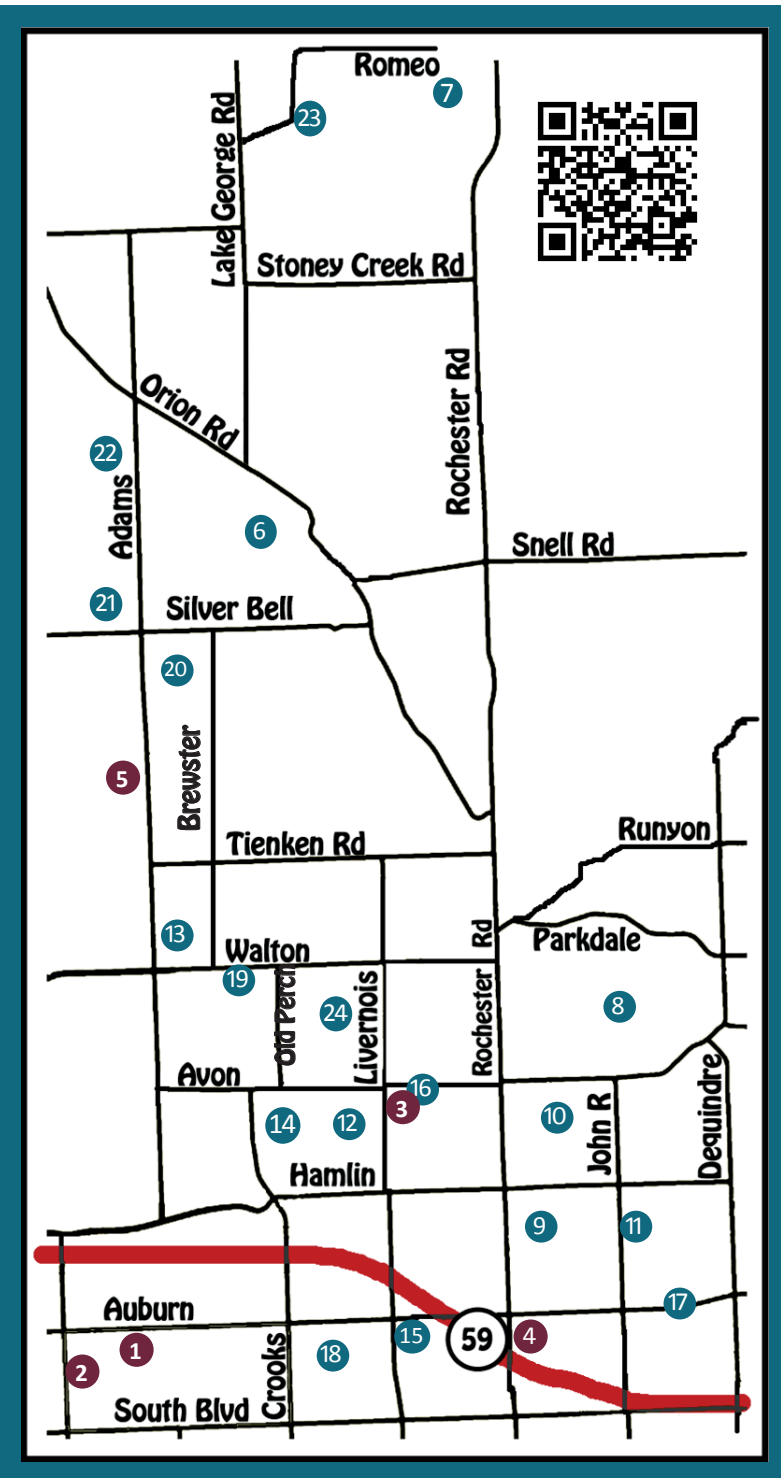

Saturday

- 21 Country Creek Commons - Kroger
- 22 Delta Kelly Elementary
- 23 Woodland Estates
- 24 Timberlea Apartments

See reverse for schedule & location details