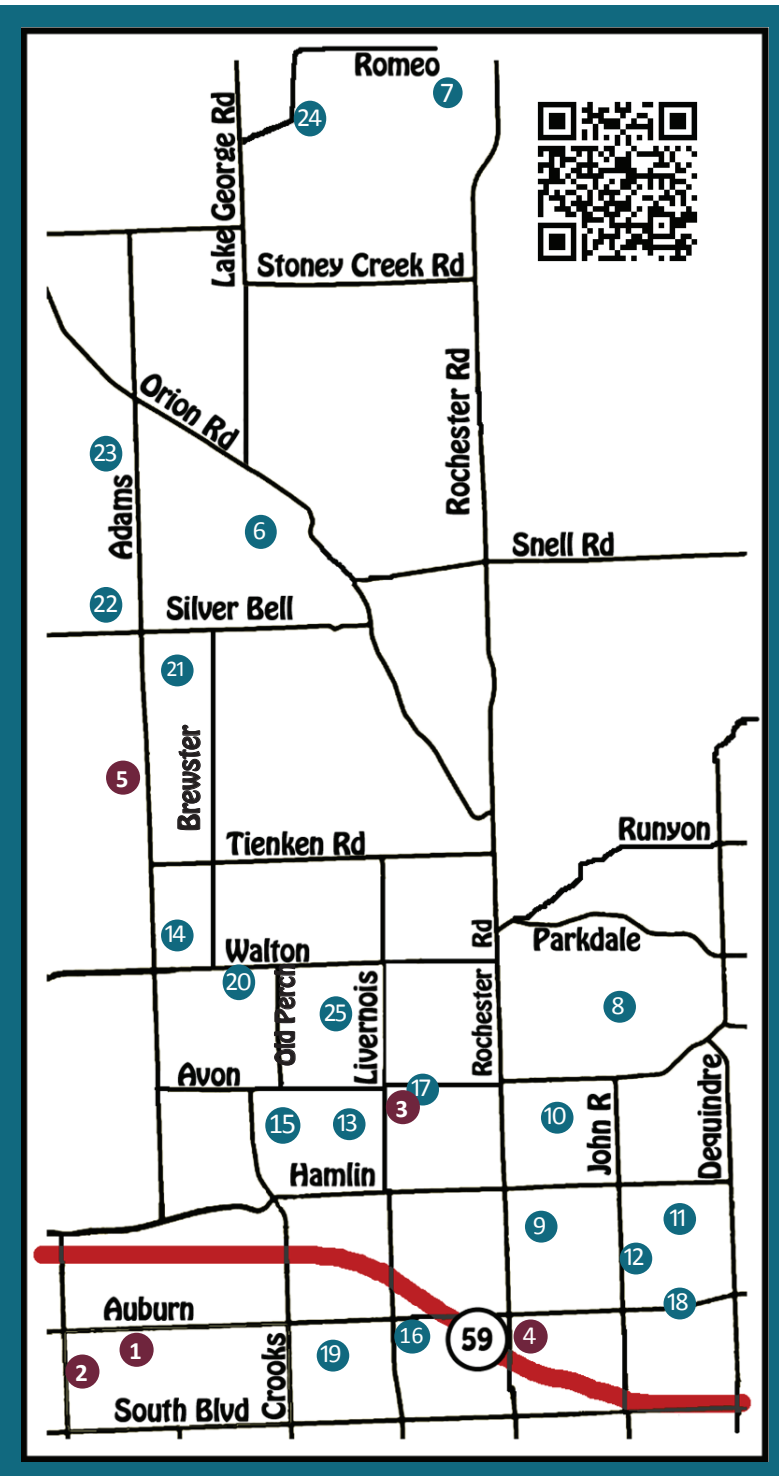

Outreach & Bookmobile Services | 248-650-7150 | rhpl.org

500 Olde Town Road, Rochester, MI 48307