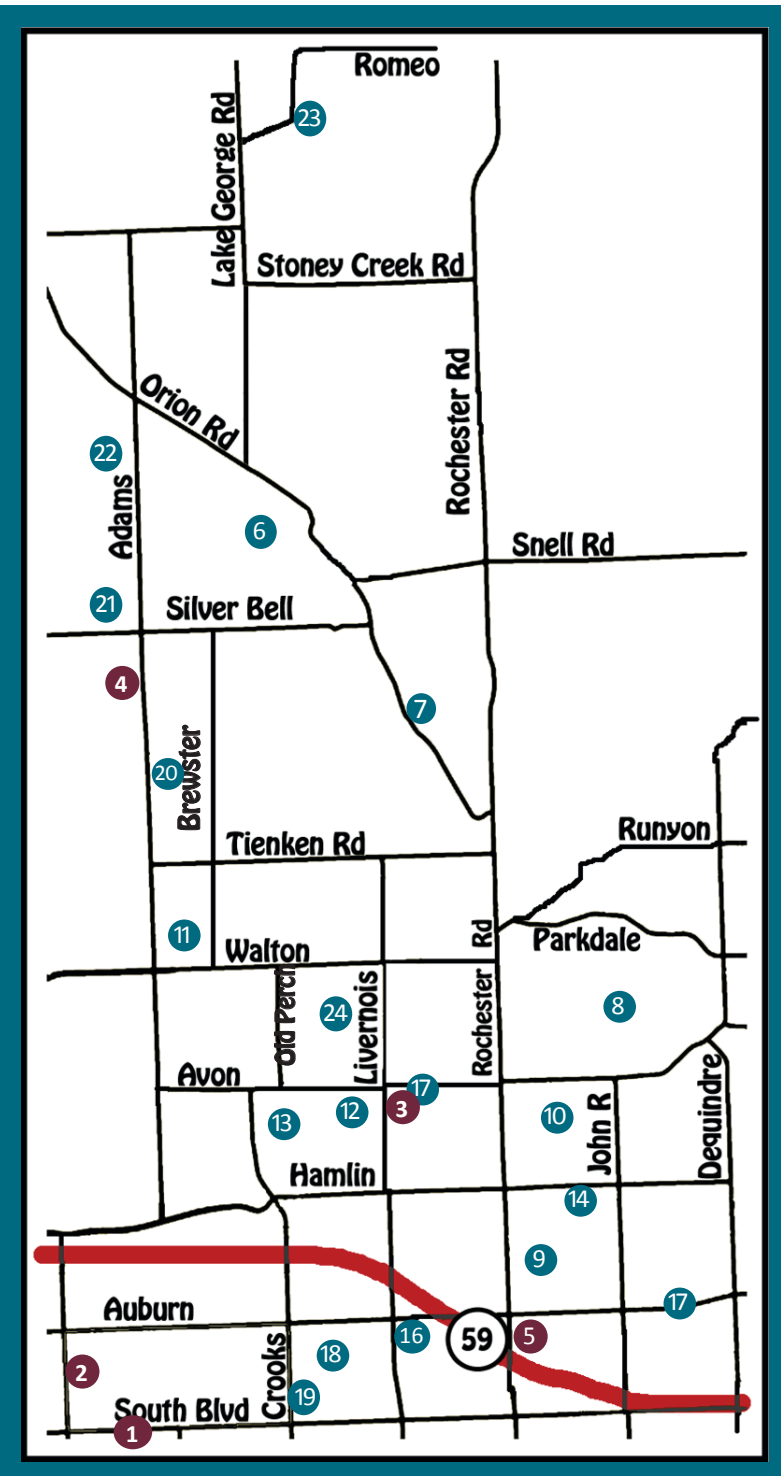

### Wednesday

- 10 Schultz Campus
- 11 Whole Foods
- 12 City of Rochester Hills
- 13 Streamwood Estates Condominiums
- 14 Oaks at Hampton
- 15 Pine Ridge Apartments
- 16 Northridge Apartments

### Thursday

- 17 Reuther Middle School
- 18 Avondale Meadows Upper Elementary School
- 19 Deerfield Elementary
- 20 Brewster Elementary School

### Saturday

- 21 Country Creek Commons - Kroger
- 22 Delta Kelly Elementary
- 23 Woodland Estates
- 24 Timberlea Apartments

Updated 7/11/24

See reverse for schedule & location details

Outreach & Bookmobile Services | 248-650-7150 | rhpl.org